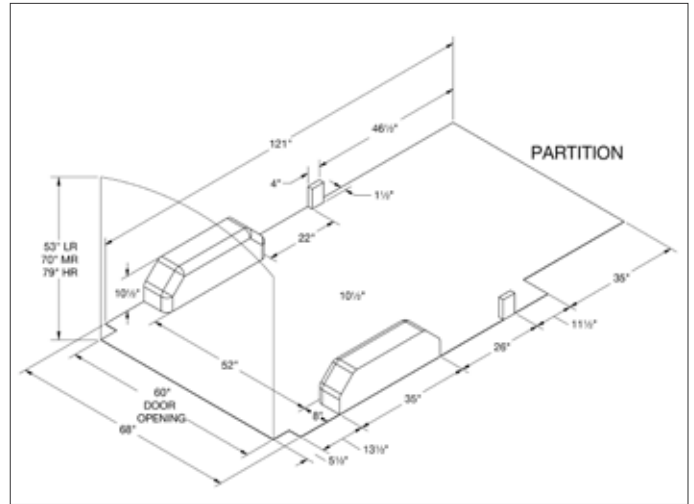

CUSTOMIZATIONS

Build Your Van Interior Package. Your Way.

Kargo Master offers pre-configured packages for all van makes and for the most popular trades.

You can configure your own package using our base components and accessories. Engineering worksheets for each make and wheelbase are available at kargomaster.com/vanlayouts/.

If you need assistance in customizing your van, call your regional account manager, your upfitter or Kargo Master customer service.