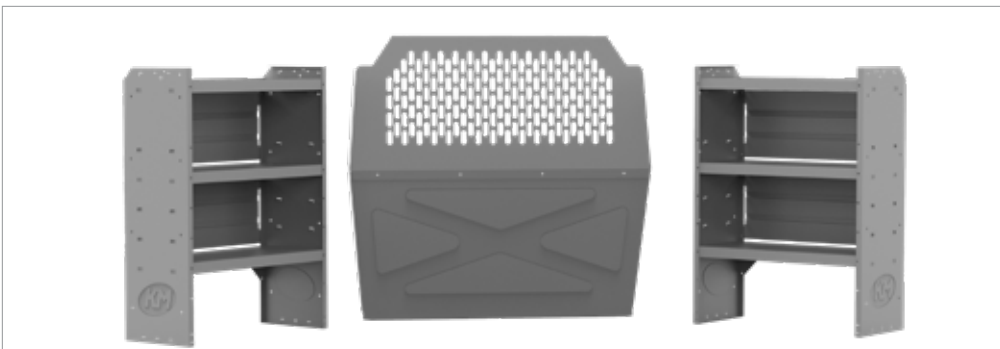

COMMERCIAL 43" H Shelves //

PACKAGE	BRAND, WHEELBASE
400CE	NISSAN NV200 115" WB
40TCL	PROMASTER CITY 122" WB
40TCL	TRANSIT CONNECT 120" WB

40TCL is shown. Images of all specific packages and the individual components are available on the Kargo Master website.