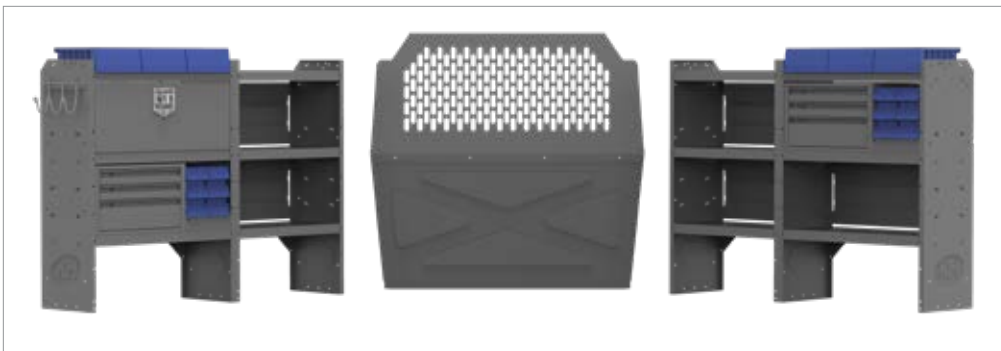

GENERAL SERVICE 43" H Shelves //

PACKAGE	BRAND, WHEELBASE
402CE	NISSAN NV200 115" WB
42TCL	PROMASTER CITY 122" WB
42TCL	TRANSIT CONNECT 120" WB

402CE is shown. Images of all specific packages and the individual components are available on the Kargo Master website.