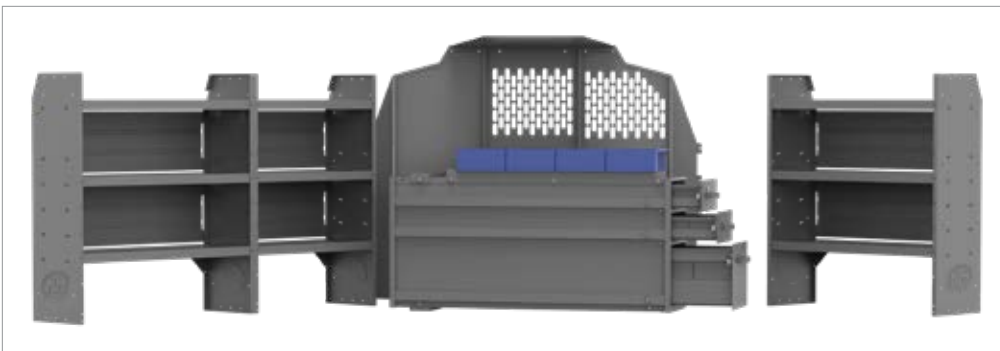

EZ ALL TRADES 46" H Shelves //

PACKAGE	BRAND, WHEELBASE
4012C	GM 135" SWB
49NVL	NISSAN 146" WB
49TRL	TRANSIT 130" SWB
46TLL	TRANSIT 148" LWB

4012C is shown. Images of all specific packages and the individual components are available on the Kargo Master website.