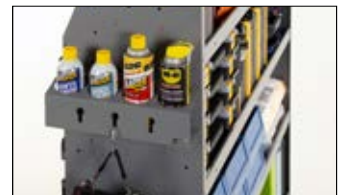

**40051**  
SINGLE SWIVEL HOOK

**40060**  
3 PRONG "J" HOOK

**40110**  
FIRST AID KIT HOLDER

**40300**  
WIRE WATER JUG HOLDER **NEW!**

**40474**  
SPRAY CAN HOLDER  
Holds 4 Cans

**40210**  
DRIVER DATA FILE for GM