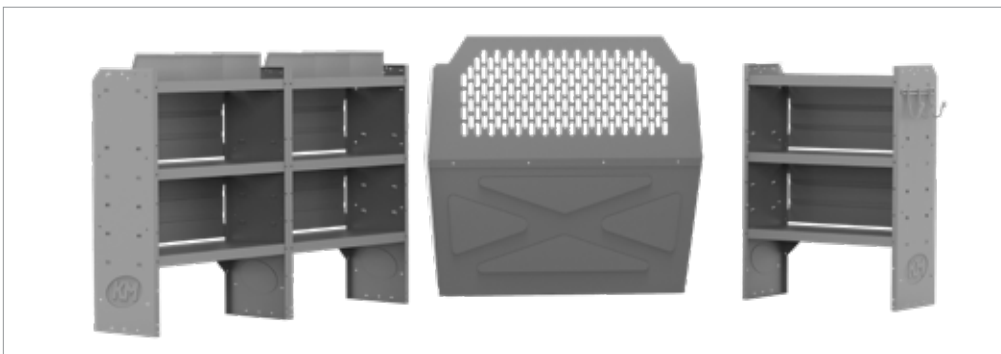

DELUXE COMMERCIAL SHELVING 43" H Shelves //

PACKAGE	BRAND, WHEELBASE
401CE	NISSAN NV200 115" WB
41TCL	PROMASTER CITY 122" WB
41TCL	TRANSIT CONNECT 120" WB

41TCL is shown. Images of all specific packages and the individual components are available on the Kargo Master website.