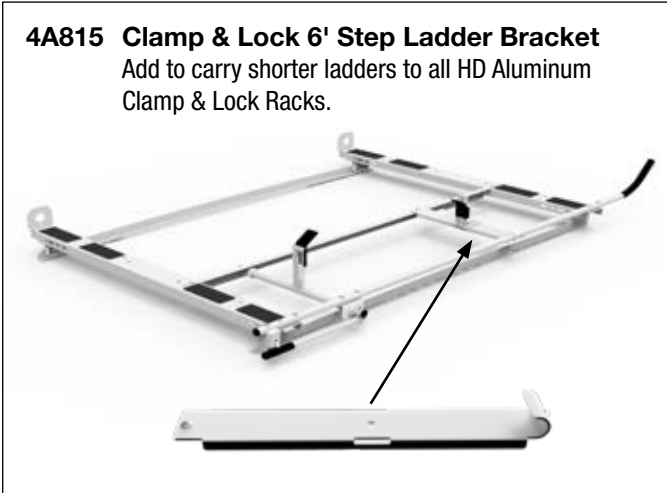

HD ALUMINUM VAN RACKS

CROSSBAR LADDER RACKS

TRANSIT CONNECT, NV200, PROMASTER CITY, TRANSIT, METRIS, LOW ROOF NV

4A821 2 Crossbars (Includes Wind Deflector)

4A822 3rd Middle Crossbar (Use with 4A821)

4082T Mount Kit Required for Transit

CARGO RACKS

TRANSIT CONNECT (2014 & Newer), NV200, PROMASTER CITY OR TRUCK WITH CAP

8006A 5 Crossbars (Includes Wind Deflector)

No Mount Kit Required

GM, TRANSIT LOW/MID ROOF, NV LOW ROOF, PROMASTER LOW ROOF*

4089A 5 Crossbars (Includes Wind Deflector)

*Make-Specific Mount Kit Required

GM: 4089C

Transit, Sprinter, NV: 4089T

ProMaster: 4089P