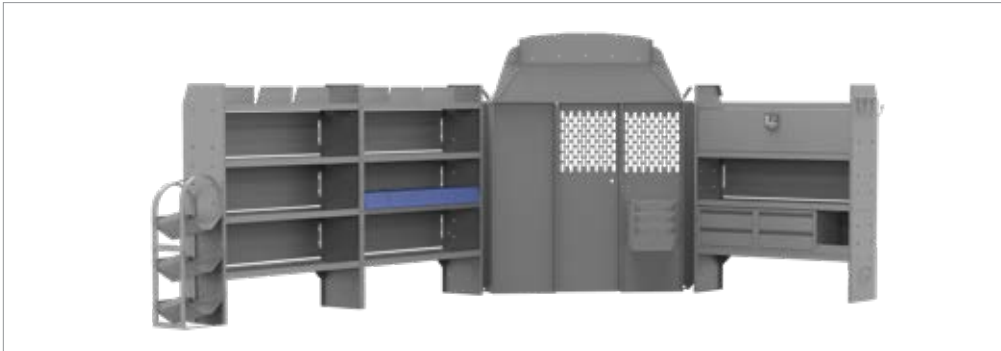

VAN PACKAGES

HVAC 60" H Shelves //

PACKAGE	BRAND, WHEELBASE
45NVH	NISSAN NV 146" WB
45PMS	PROMASTER 136" WB
45PML	PROMASTER 159" WB
45SPL	SPRINTER 144" WB
45SPH	SPRINTER 170" WB
45TRM	TRANSIT 130" SWB
45TLM	TRANSIT 148" LWB
45TRH	TRANSIT 130" SWB
45TLH	TRANSIT 148" LWB

45TLH is shown. Images of all specific packages and the individual components are available on the Kargo Master website.