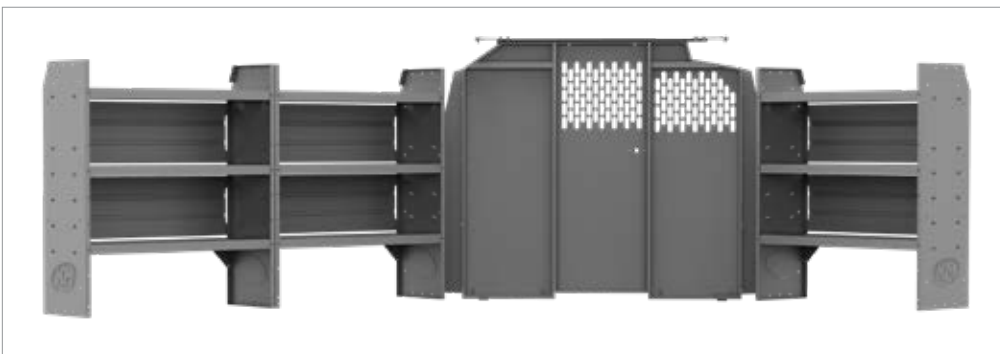

BASE 46" H Shelves //

PACKAGE	BRAND, WHEELBASE
4001C	GM 135" SWB
4013C	GM 155" LWB
4001M	METRIS 126" WB
40NVL	NISSAN NV 146" WB
40TRL	TRANSIT 130" SWB
40TLL	TRANSIT 148" LWB

4001C is shown. Images of all specific packages and the individual components are available on the Kargo Master website.