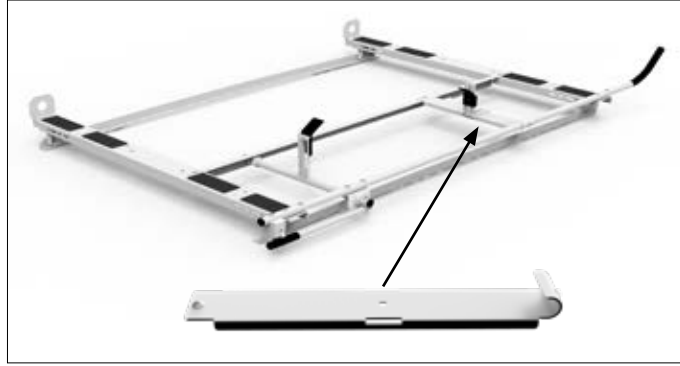

# NEW PRODUCTS

**SINGLE LOCKING SHELF DRAWER**  
 48132 32" W UNIT  
 48142 42" W UNIT  
 48152 52" W UNIT  
 (See page 6)

**4A815 HD ALUMINUM CLAMP & LOCK 6' STEP LADDER BRACKET**  
 Add on to any HD Aluminum Clamp & Lock Rack to secure shorter ladders.  
 (See page 22)