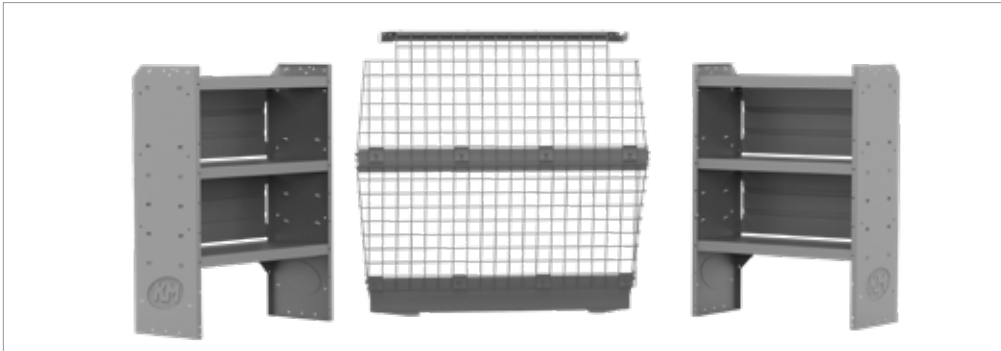

VAN PACKAGES

COMMERCIAL (Wire Partition) 43" H Shelves //

PACKAGE	BRAND, WHEELBASE
407CE	NISSAN NV200 115" WB
47TCL	PROMASTER CITY 122" WB
47TCL	TRANSIT CONNECT 120" WB

47TCL is shown. Images of all specific packages and the individual components are available on the Kargo Master website.