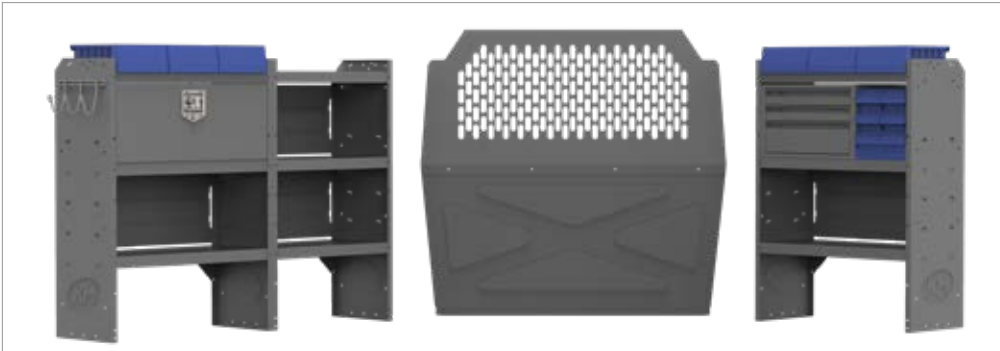

VAN PACKAGES

ELECTRICAL CONTRACTOR 43" H Shelves //

PACKAGE	BRAND, WHEELBASE
404CE	NISSAN NV200 115" WB
44TCL	PROMASTER CITY 122" WB
44TCL	TRANSIT CONNECT 120" WB

404CE is shown. Images of all specific packages and the individual components are available on the Kargo Master website.