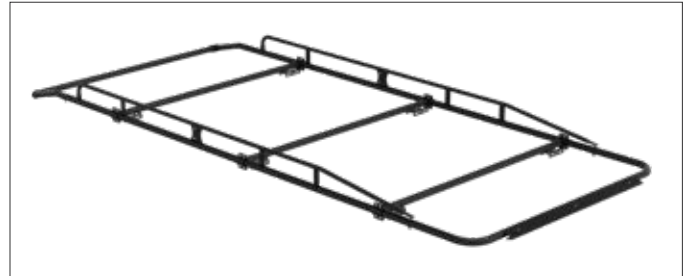

CARGO RACKS

TRANSIT CONNECT (2014 & NEWER), NV200, PROMASTER CITY OR TRUCK WITH CAP

- 80070 4 Crossbars (Includes Wind Deflector)
- 31700 Extra Crossbar (Steel)
- No Mount Kit Required

TRANSIT LOW/MID ROOF, STANDARD ROOF SPRINTER, LOW ROOF PROMASTER, NV LOW ROOF, GM*

- 40890 5 Crossbars (Includes Wind Deflector)
- *Make-Specific Mount Kit Required