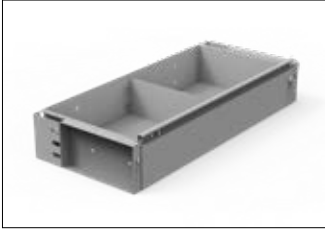

# NEW PRODUCTS

**SINGLE LOCKING SHELF DRAWER**  
 48132 32" W UNIT  
 48142 42" W UNIT  
 48152 52" W UNIT  
 (See page 6)

**4A815 HD ALUMINUM CLAMP & LOCK 6' STEP LADDER BRACKET**  
 Add on to any HD Aluminum Clamp & Lock Rack to secure shorter ladders.  
 (See page 22)