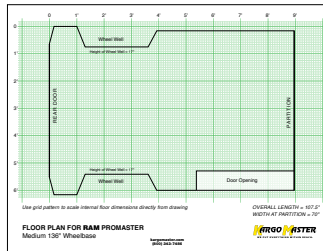

CUSTOMIZATIONS

Build Your Van Interior Package. Your Way.

Kargo Master offers pre-configured packages for all van makes and for the most popular trades.

You can configure your own package using our base components and accessories. Engineering worksheets for each make and wheelbase are available at kargomaster.com/vanlayouts/.

If you need assistance in customizing your van, call your regional account manager, your upfitter or Kargo Master customer service.

TRANSIT CONNECT 120" LWB