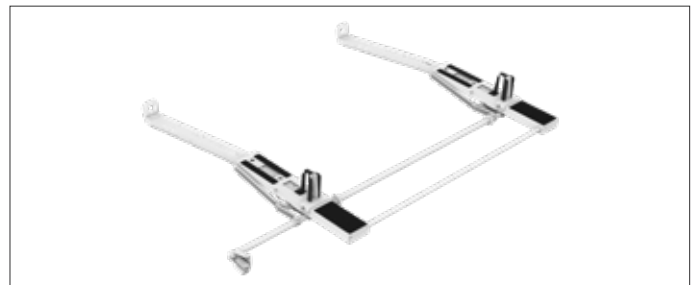

Steel & Aluminum Cargo Van Racks