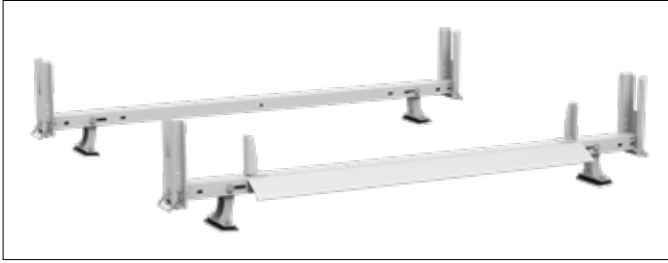

STEEL VAN RACKS

CROSSBAR LADDER RACKS

TRANSIT CONNECT, NV200, PROMASTER CITY, TRANSIT*, METRIS, LOW ROOF NV

- 40821 2 Crossbars (Includes Wind Deflector)
- 40822 3rd Middle Crossbar (Use with 40821)
- 40819 40821 with 2 - 40830 Retractable Ratchet Straps
- 4082T Mount Kit Required for Transit

GM

- 40823 2 Crossbars (Includes Wind Deflector)
- 40824 3rd Middle Crossbar (Use with 40823)
- 40825 40823 with 2 - 40850 Retractable Ratchet Straps

*Make-Specific Mount Kits are Required for All Low Roof & Mid/High Roof Vehicle Racks

4089C	GM	4089T	TRANSIT
4089T	NV	4089T	SPRINTER
4089P	ProMaster		

CARGO RACK ACCESSORIES

- 40850 2" W x 7' L. Retractable Ratchet Straps (Pair)
- 31500 1" W x 6' L. Retractable Ratchet Straps (Pair)