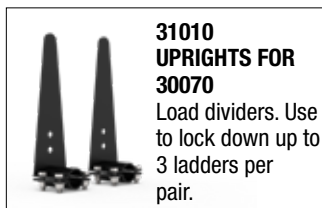

**31010 UPRIGHTS FOR 30070**  
Load dividers. Use to lock down up to 3 ladders per pair.