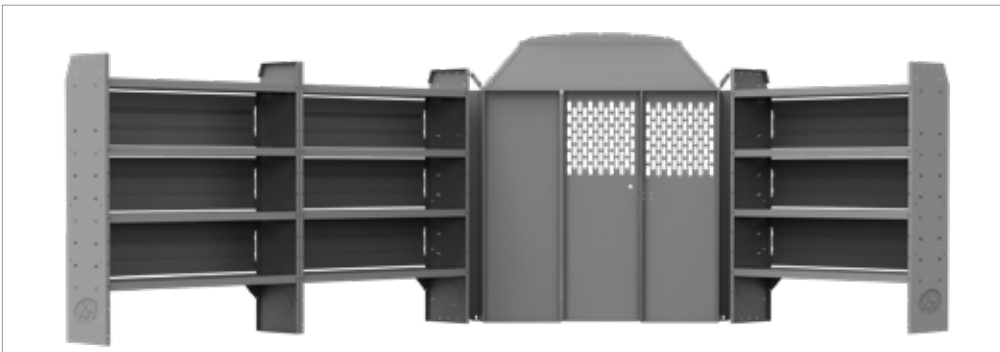

BASE 60" H Shelves //

PACKAGE	BRAND, WHEELBASE
40NVH	NISSAN NV 146" WB
40PMS	PROMASTER 118" & 136"
40PML	PROMASTER 159" WB
40SPL	SPRINTER 144" WB LR
40SPH	SPRINTER 170" WB
40TRM	TRANSIT 130" SWB
40TLM	TRANSIT 148" LWB
40TRH	TRANSIT 130" SWB
40TLH	TRANSIT 148" LWB

40TLM is shown. Images of all specific packages and the individual components are available on the Kargo Master website.