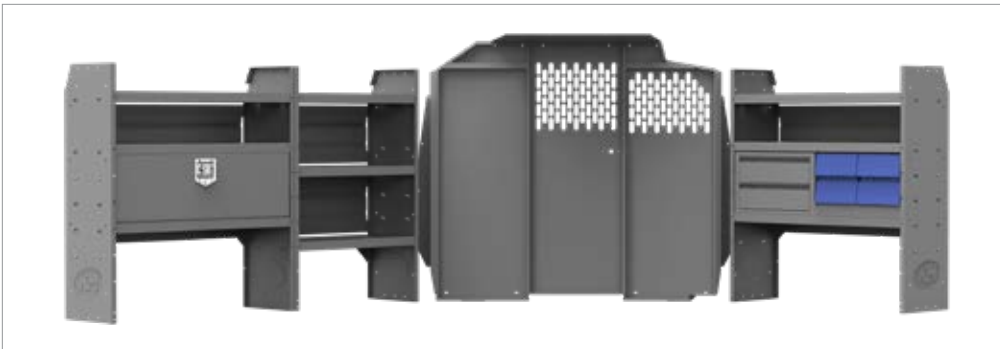

TRADESMAN SERVICE 46" H Shelves //

PACKAGE	BRAND, WHEELBASE
4010C	GM 135" SWB
4010M	METRIS 126" WB
41TRL	TRANSIT 130" SWB

4010M is shown. Images of all specific packages and the individual components are available on the Kargo Master website.