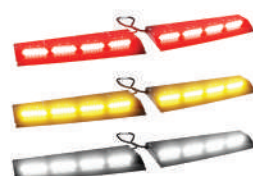

## SPECIFICATION

SKU	Blitz X-XXX	
Dimensions	13.8" L x 0.76" H x 4.72" / 3.31" D	
Item Weight	2 pounds	
Bulb Type	LED	
Amperage	8 A	
Voltage	10-30 VDC	
Wattage	216 Watt	
LED Count	72 LED	
Light Spread	Linear Spread	
Flash Option	Single/Split/Dual or Tri Color	
Available Colors	Blue/Amber/White Green/Amber/White Red/Amber/White Red/Blue/Amber Red/Blue/White Purple/Green/White	

Blitz X-BAW

Blitz X-GAW

Blitz X-RAW

Blitz X-RBA

Blitz X-RBW

Blitz X-PGW