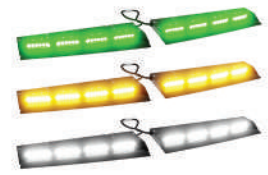

Blitz X-GAW