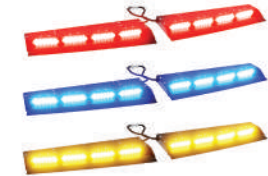

Blitz X-RBA