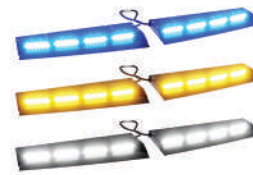

## SPECIFICATION

SKU	Blitz X-XXX	
Dimensions	13.8" L x 0.76" H x 4.72" / 3.31" D	
Item Weight	2 pounds	
Bulb Type	LED	
Amperage	8 A	
Voltage	10-30 VDC	
Wattage	216 Watt	
LED Count	72 LED	
Light Spread	Linear Spread	
Flash Option	Single/Split/Dual or Tri Color	
Available Colors	Blue/Amber/White Green/Amber/White Red/Amber/White Red/Blue/Amber Red/Blue/White Purple/Green/White	